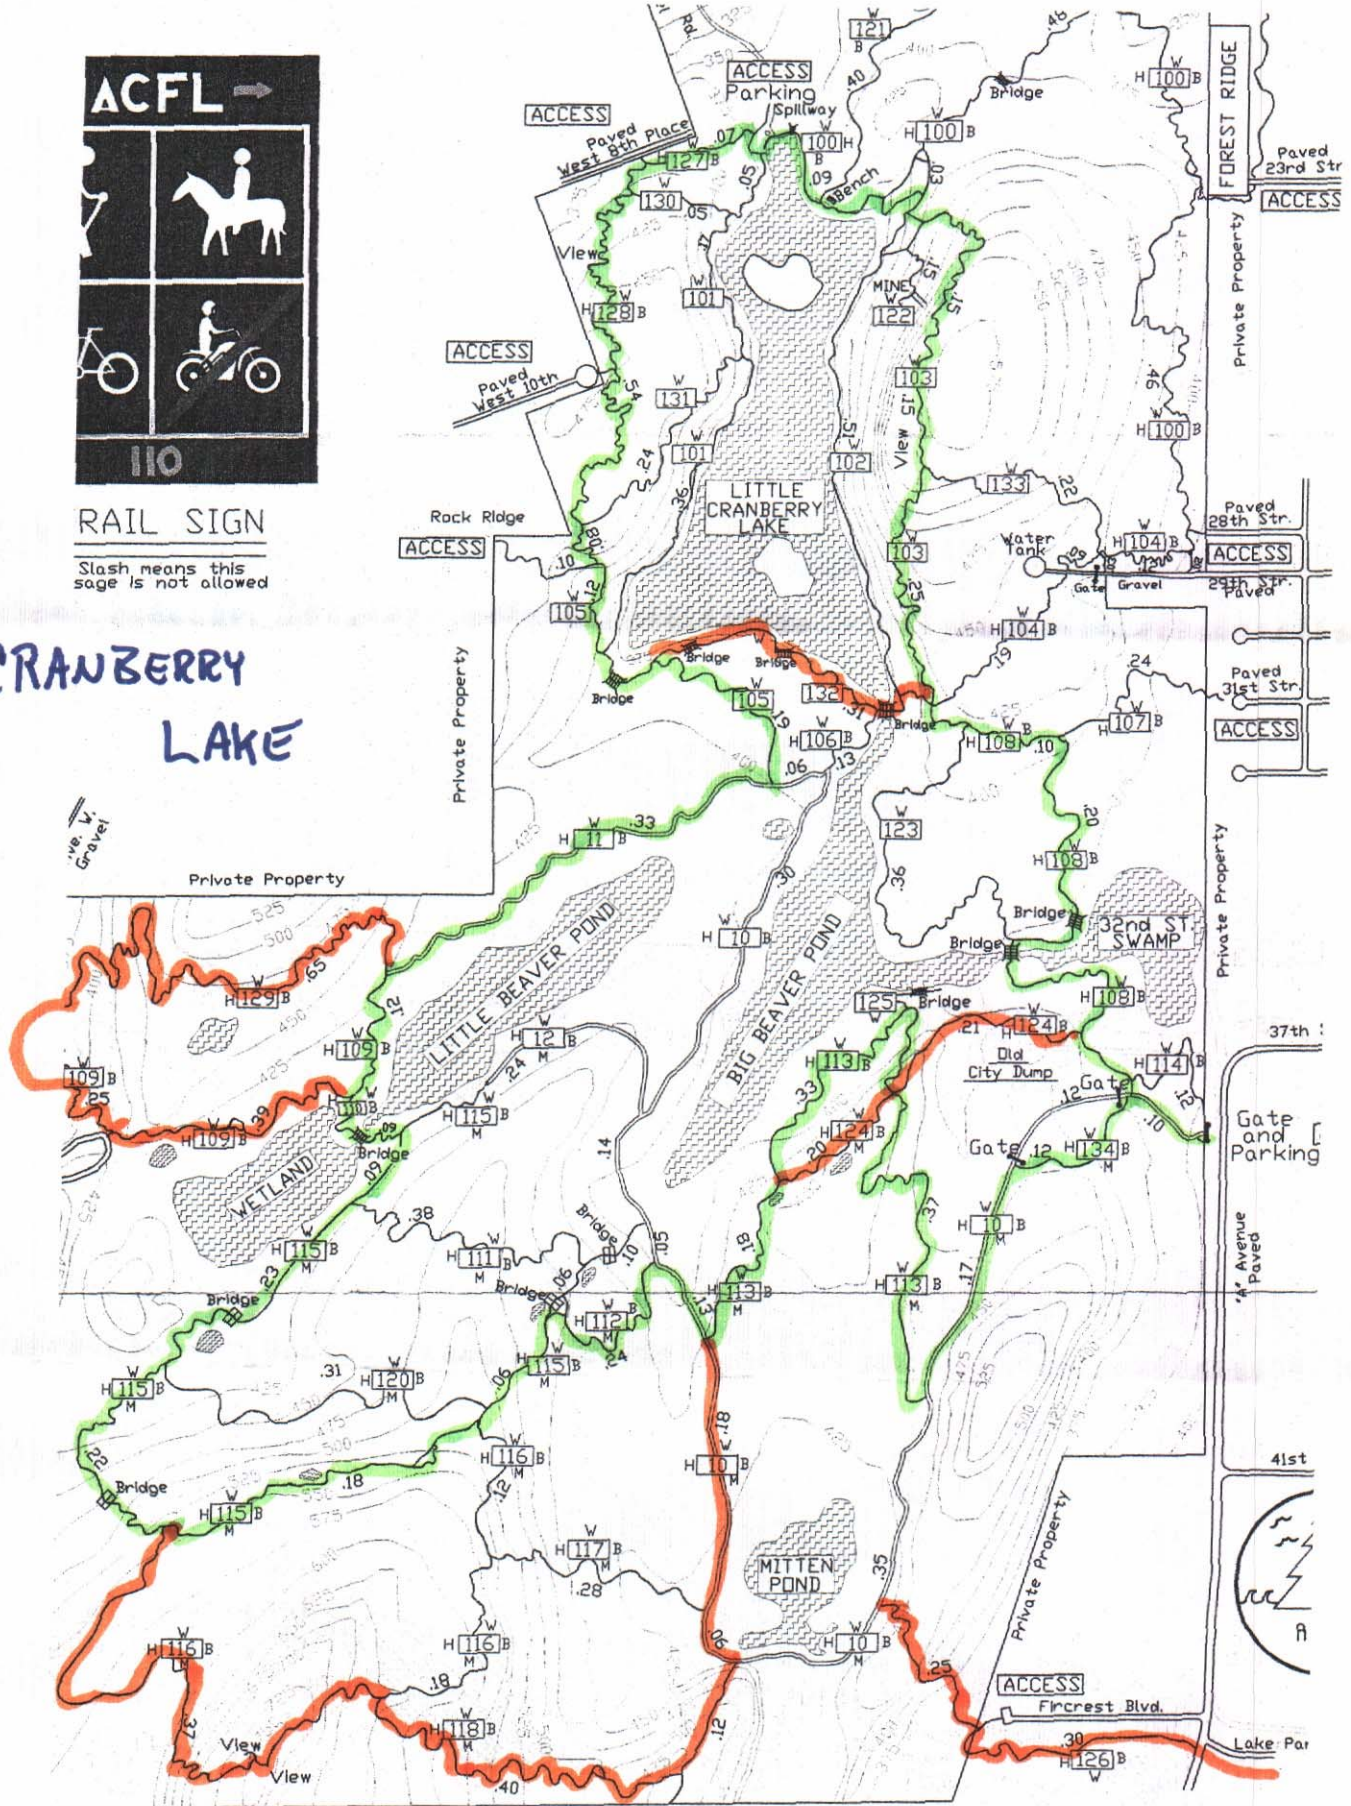

RAIL SIGN

Slash means this sage is not allowed

CRANBERRY LAKE

Year 2006 Edition

Principal Trails
of the
Anacortes Communit:
Forest Lands

Cranberry Lake